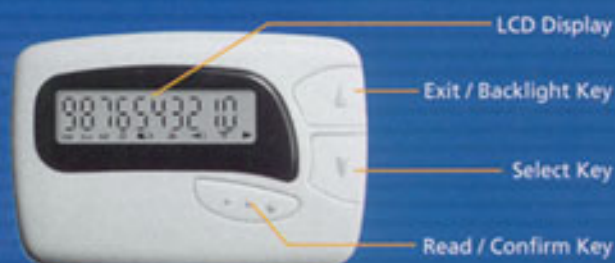

GENERAL GUIDE

SPECIFICATION

Signal Format	POCSAG
Radio Frequency	136MHz – 174MHz 275MHz – 285MHz 452MHz – 468MHz
Bit Rate	512bps / 1200bps
Paging Sensitivity	512bps : 19dBμV/m 1200bps: 22dBμV/m
Spurious Rejection	>50dB
Channel Spacing	25KHz
Digital Modulation System	FSK
Deviation	+/- 4.5KHz
Intermodulation	>50dB
Battery	One AAA Battery
Battery Life	>30 days
Dimensions	L65 X W44 X H17(mm)
Weight (with battery)	44g

Group Sense Ltd.
27/F., Wu Chung House, 213 Queen's Road East,
Wanchai, Hong Kong.
Tel. : (852) 2832 8228
Fax. : (852) 2892 0361
Web Site : <http://www.gsl.com.hk>
Email : gsl@gsl.com.hk

TELCOM
RADI COMUNICACIONES

AVDA. DE LA INDUSTRIA, 32
28108 - MADRID