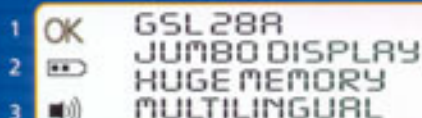

4 Lines Alphanumeric Pager

FEATURE

Large Display For Easy-to-Read

High contrast display of 20 characters X 4 lines alphanumeric.

Wide Range Of Color Casing

Colorful casings are available.

Message Back Up Function

Large Memory Capacity

Huge memory size for 60 private messages, 16 public messages (Motorola's format) or 100 extended public messages (mail drop) with total 24,000 alphanumeric characters; Maximum 30 protected private messages with maximum 12,000 characters.

FUNCTION

- Up to 4 paging addresses
- High-visibility backlight
- Real time clock with alarm function
- Repeated message indication
- Unread message reminder
- Out of range indication
- Error message indication
- Selectable tone and vibration alert mode

DISPLAY

1. In range sign   2. Battery low   3. Buzzer alert